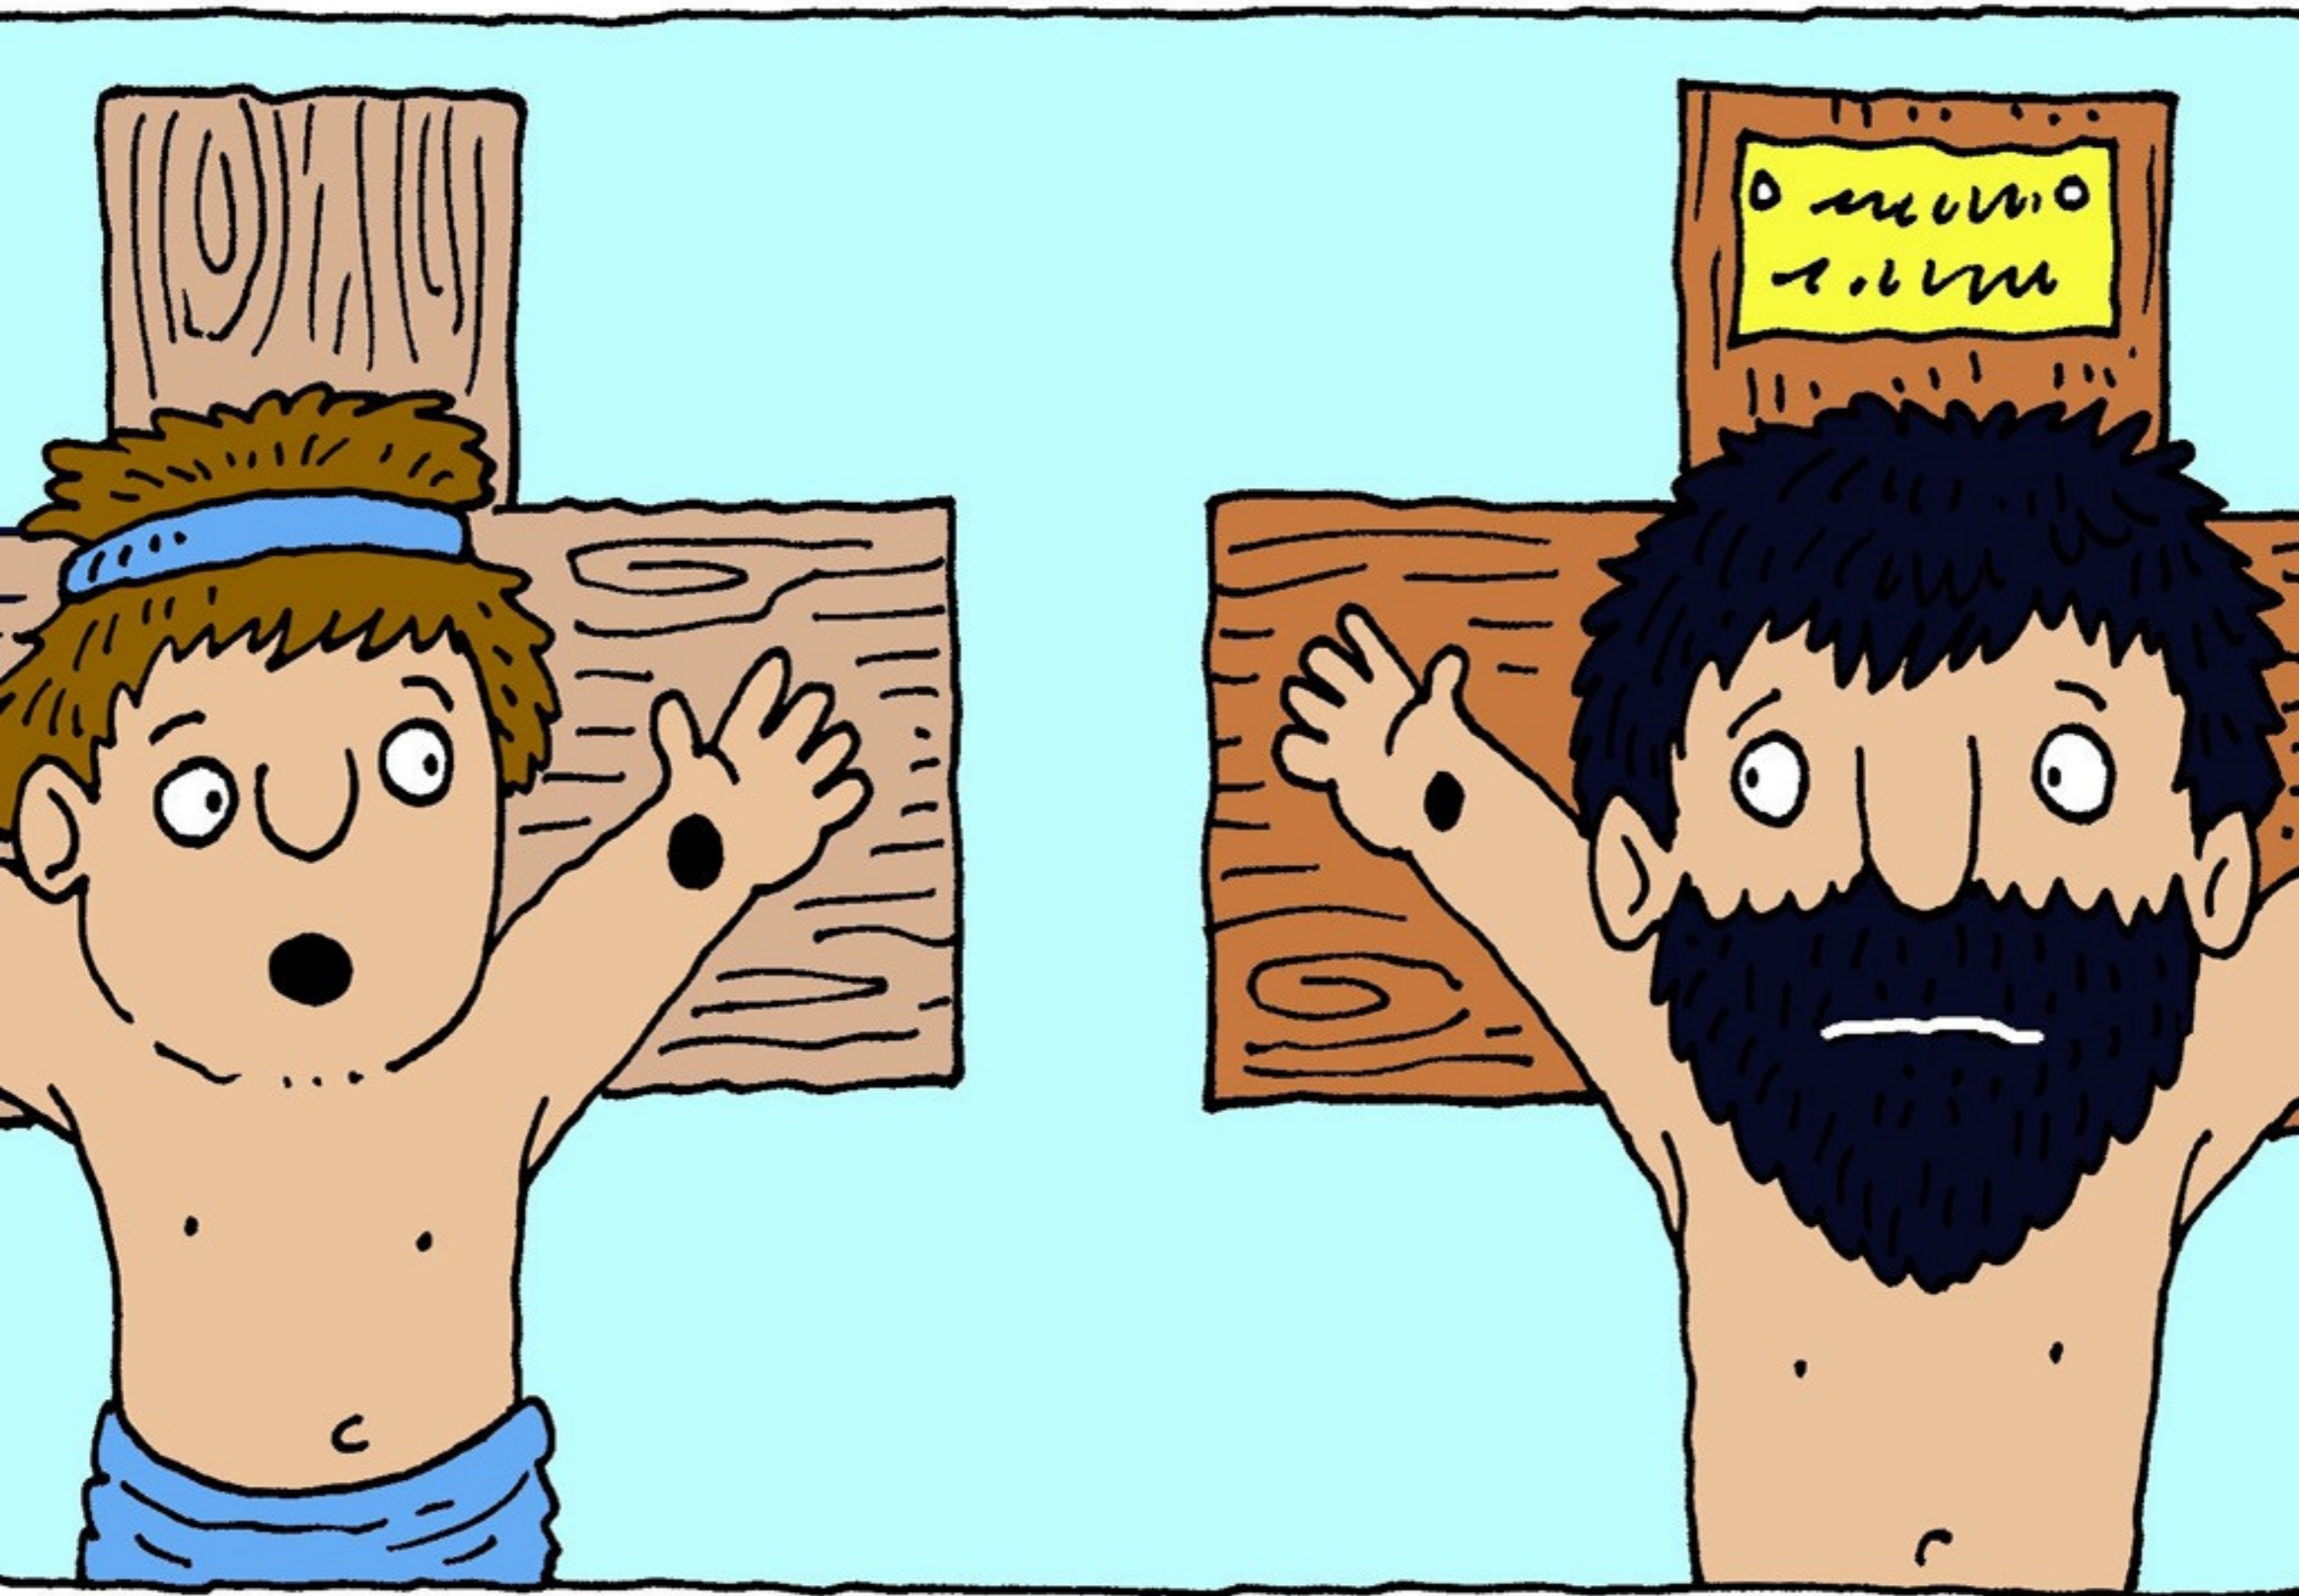

Luke 23:32-43

THE THIEF ON THE CROSS

CONTRIBUTED BY

Jill Kemp (story) & **Richard Gunther** (illustrations)

These images are the copyright of Jill Kemp and Richard Gunther and distributed under a Creative Commons Attribution-NonCommercial 4.0 International license.

Further free resources in support of this story and images can be found at www.lambsongs.co.nz

www.freebibleimages.org