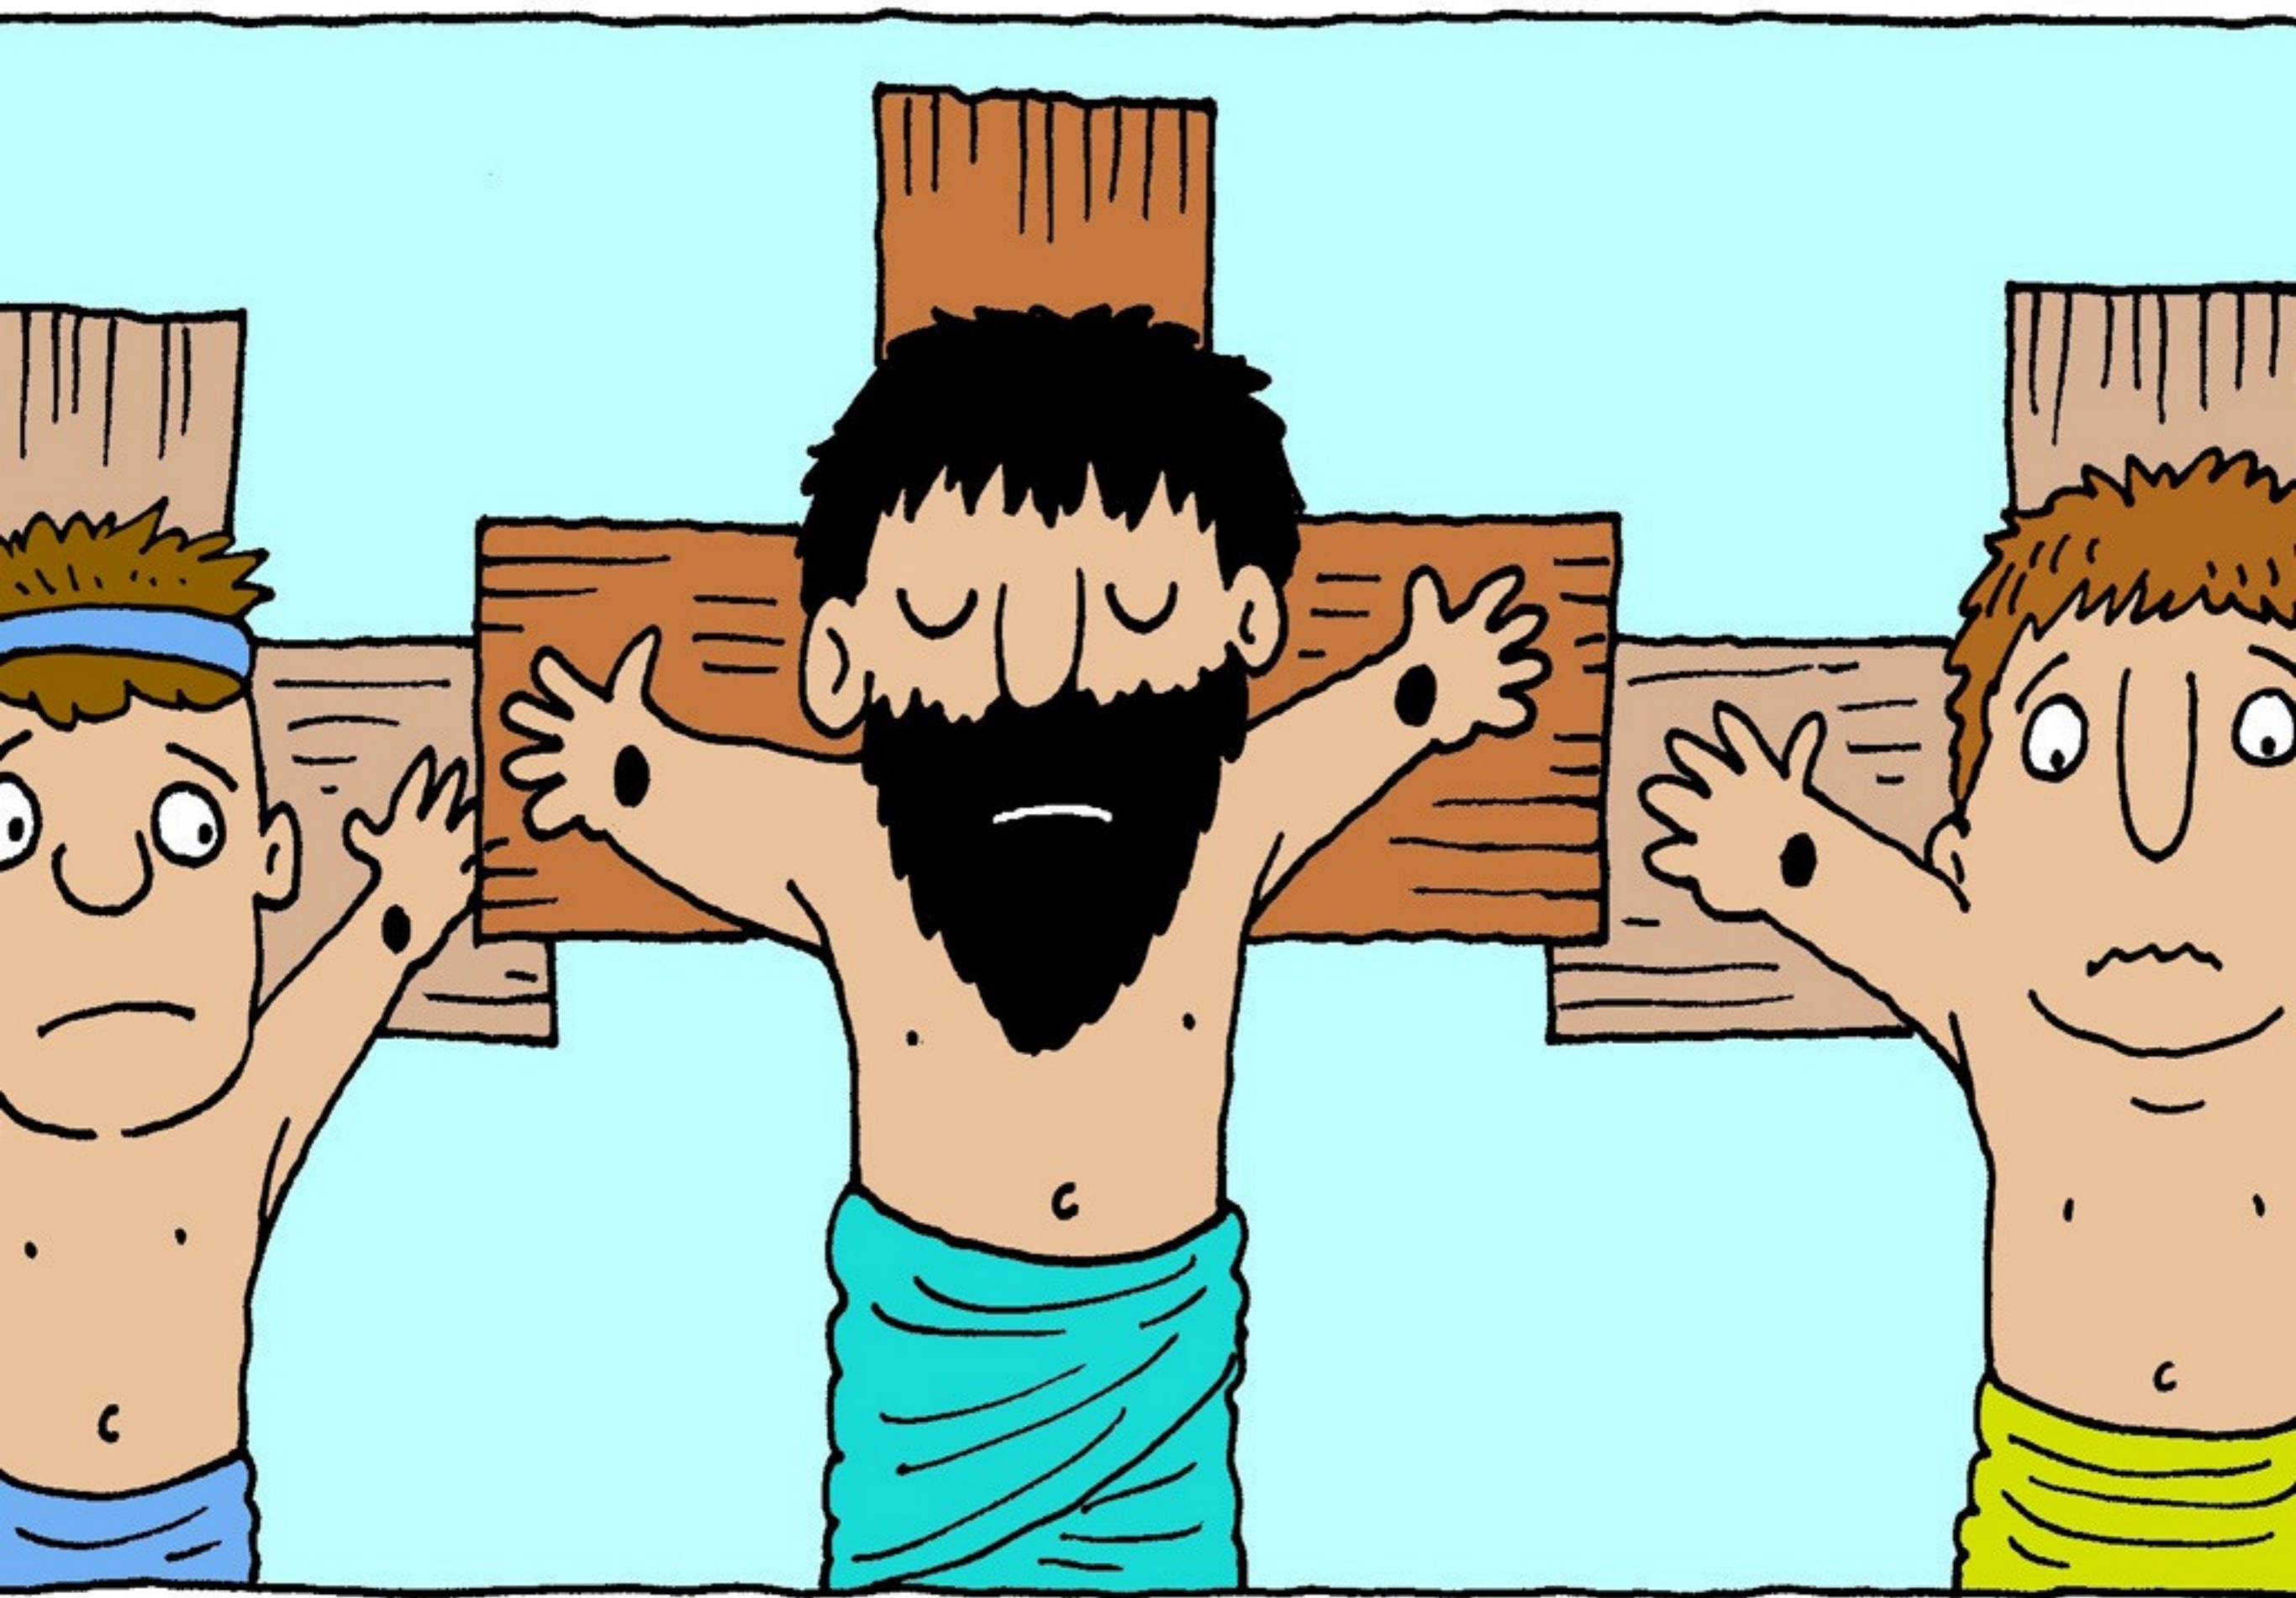

Luke 23:32-43

THE THIEF ON THE CROSS

CONTRIBUTED BY

Jill Kemp (story) & **Richard Gunther** (illustrations)

These images are the copyright of Jill Kemp and Richard Gunther and distributed under a Creative Commons Attribution-NonCommercial 4.0 International license.

Further free resources in support of this story and images can be found at www.lambsongs.co.nz

www.freebibleimages.org