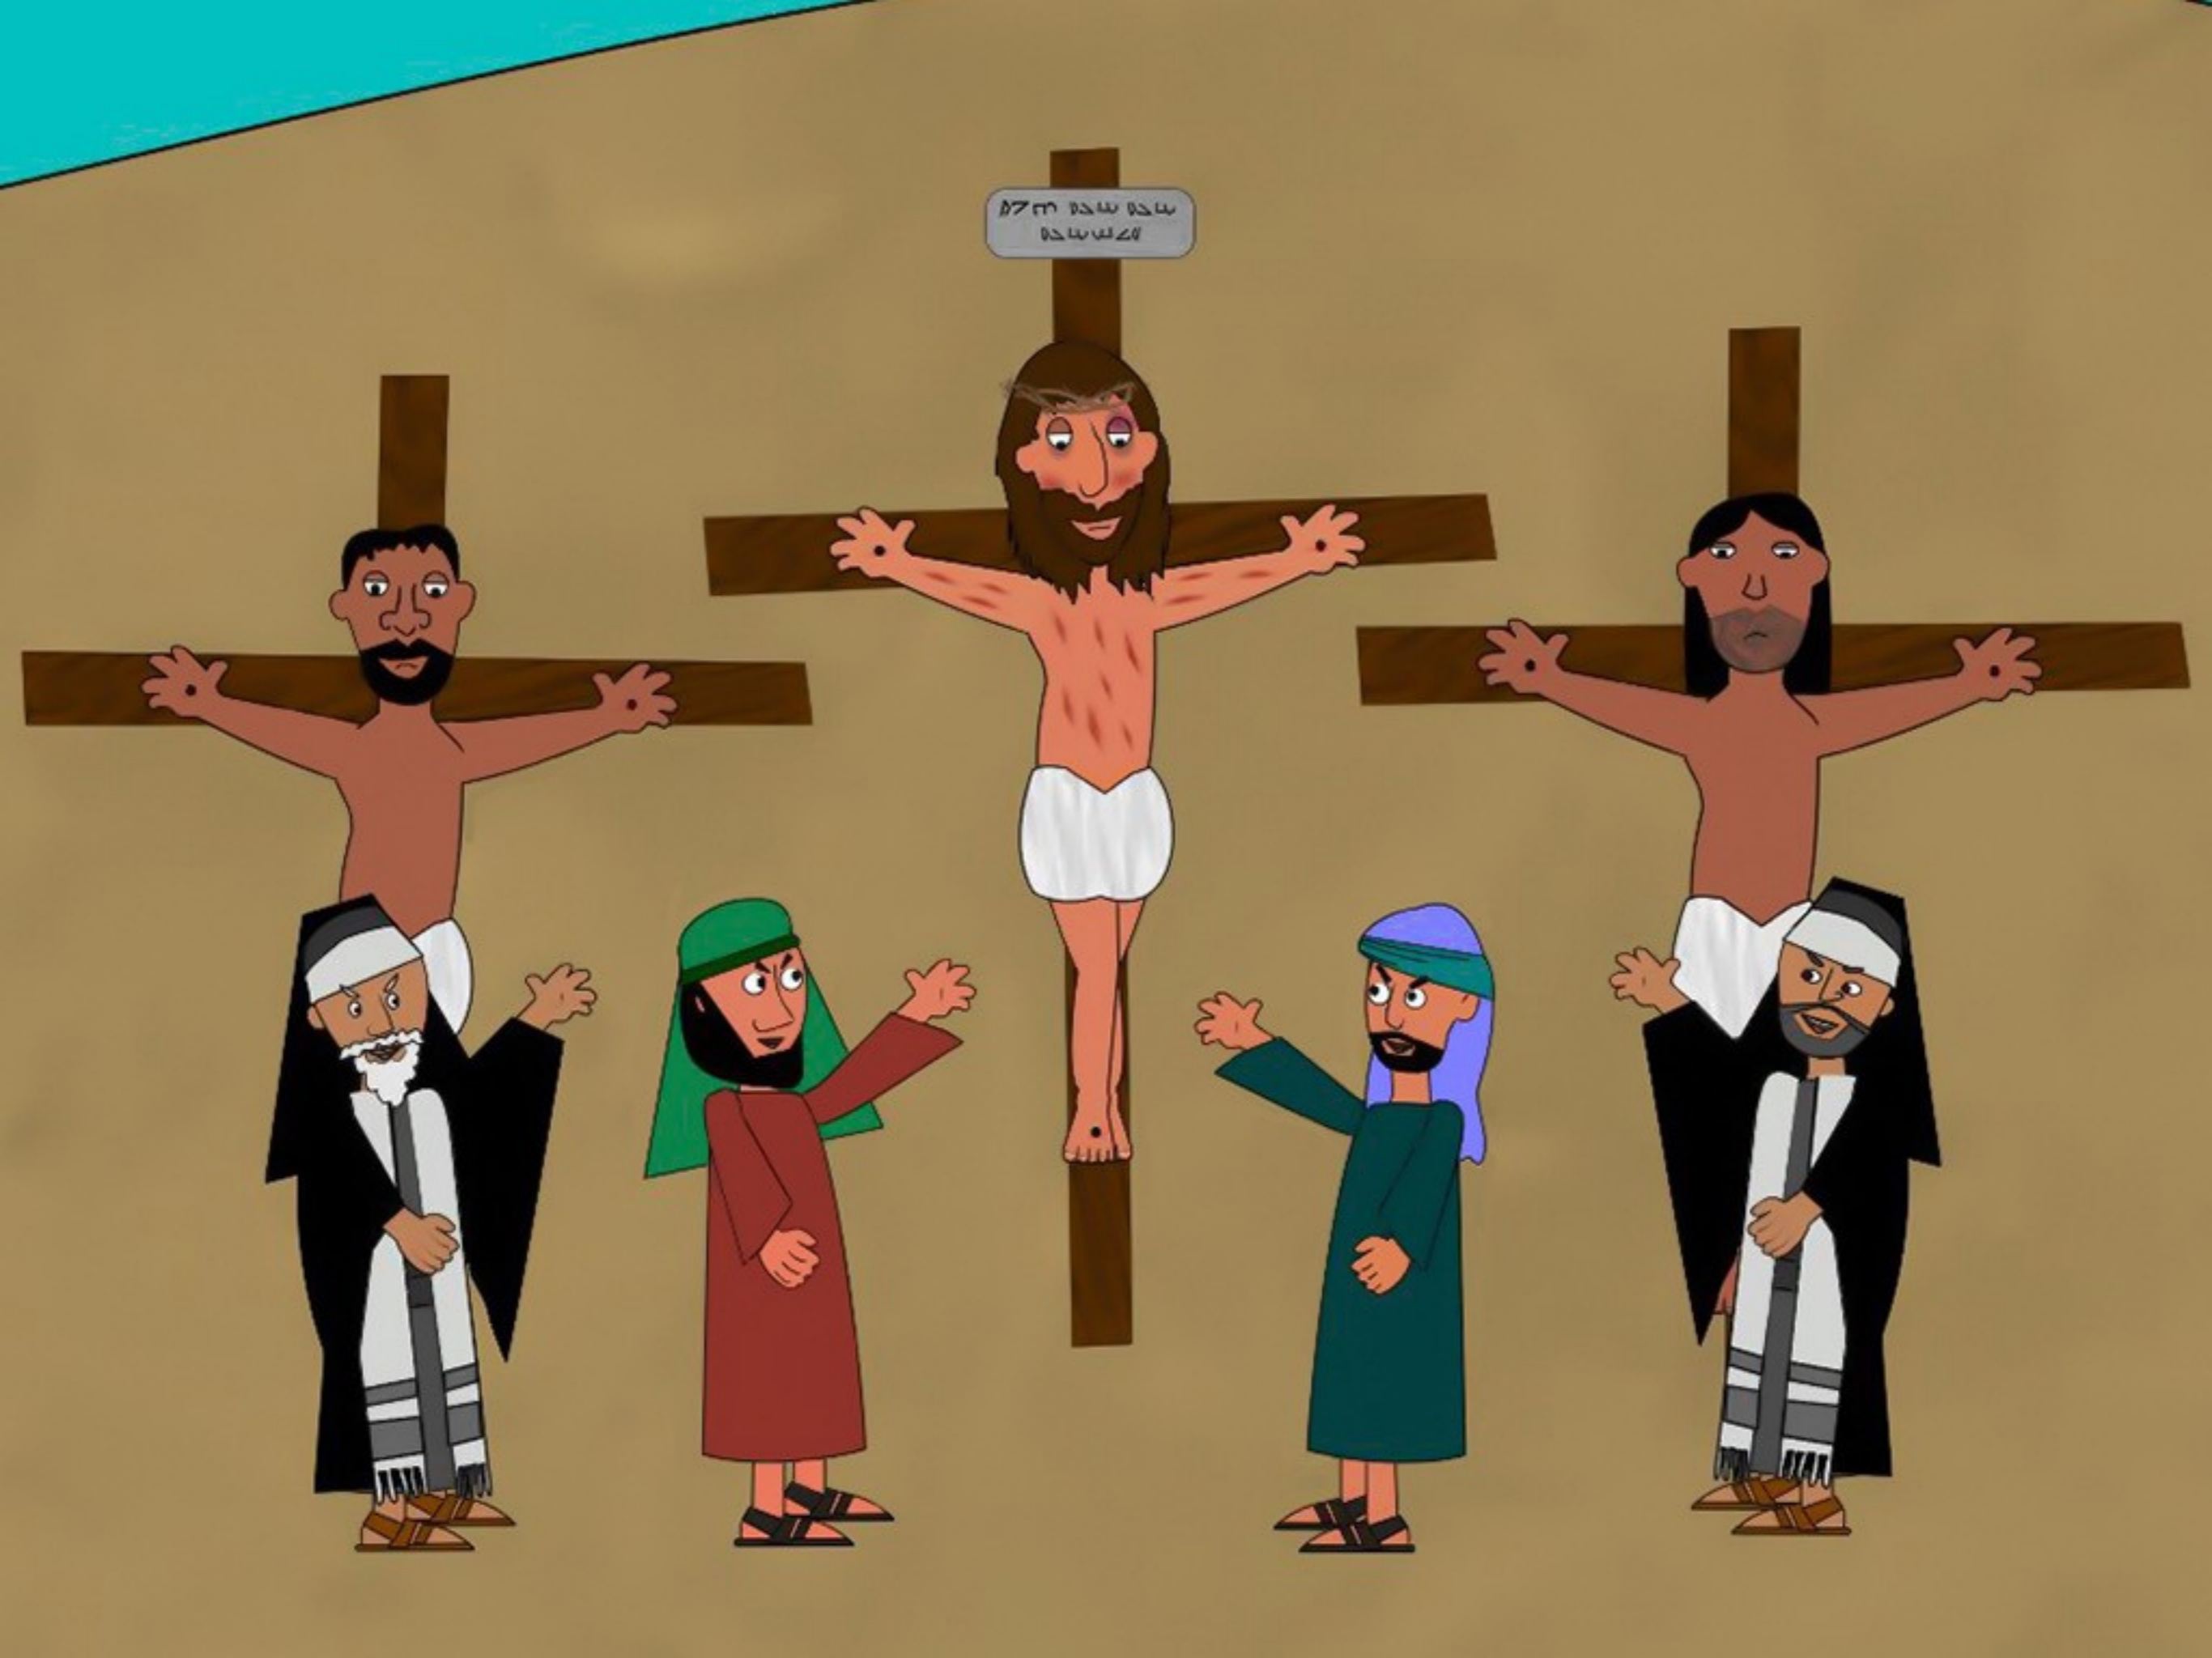

JESUS IS PUT TO DEATH

Matthew 27: 27-66, Mark 15:16-47, Luke 23:26-56, John 19:16-42

אֵלֶּיךָ יְיָ אֱלֹהֵינוּ
וְעִלְיָנוּ

ܕܟܪܝܫܬܘܢ ܕܡܫܝܚܐ ܕܢܫܘܢܐ ܕܡܫܝܚܐ ܕܢܫܘܢܐ

לֹא מָצָאנוּ אֵת הַמָּוֹת
בְּיַמֵּינוּ

לֹא לָנוּ יֵשׁוּעַ
לְכָל הָעָמָר

CONTRIBUTED BY

Sue Bentley

© Sue Bentley 2015.

These images are made available for free download under the terms of a Creative Commons Attribution-ShareAlike 3.0 Unported license.

www.freebibleimages.org