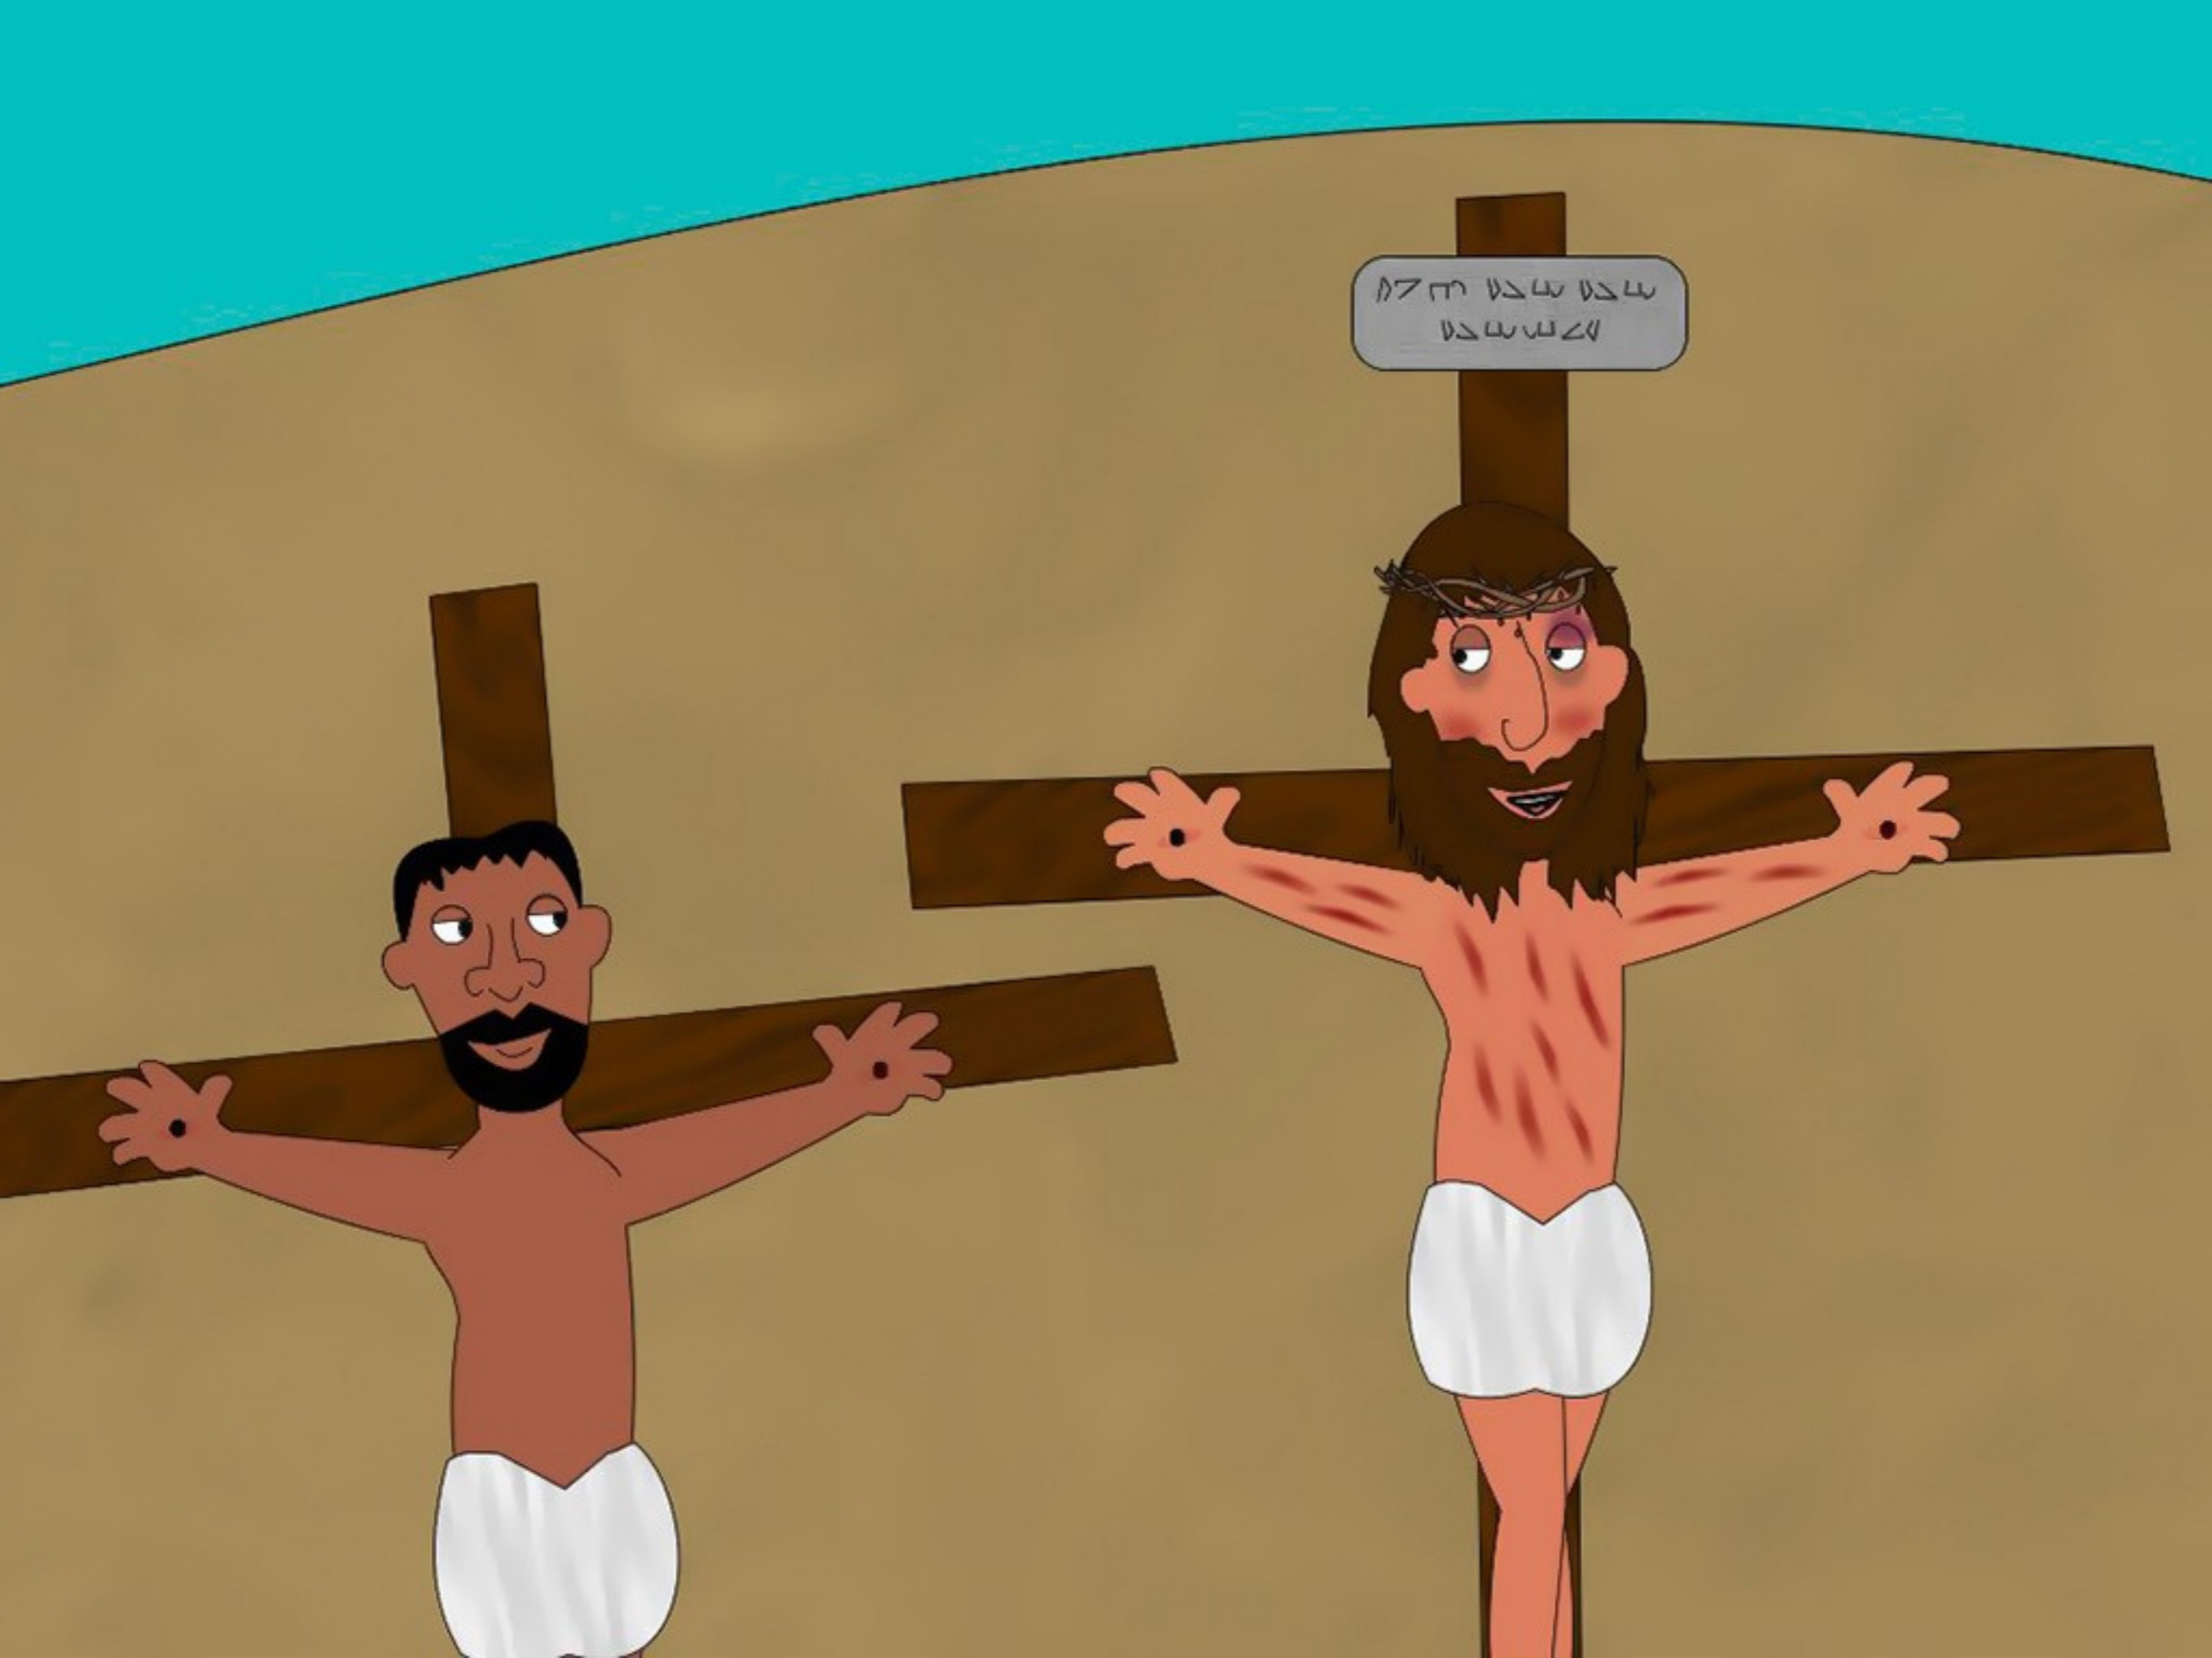

JESUS IS PUT TO DEATH

Matthew 27: 27-66, Mark 15:16-47, Luke 23:26-56, John 19:16-42

אֵלֶּיךָ יְיָ אֱלֹהֵינוּ
וְעִלְיָנוּ

ܕܟܪܝܫܬܘܢ ܕܡܫܝܚܐ ܕܢܫܘܢܐ ܕܡܫܝܚܐ ܕܢܫܘܢܐ

לֹא מָצָאנוּ אֵת הַמָּוֹת
בְּיַמֵּינוּ

לֹא לָנוּ יֵשׁוּעַ
לְכָל הָעָמָר

CONTRIBUTED BY

Sue Bentley

© Sue Bentley 2015.

These images are made available for free download under the terms of a Creative Commons Attribution-ShareAlike 3.0 Unported license.

www.freebibleimages.org